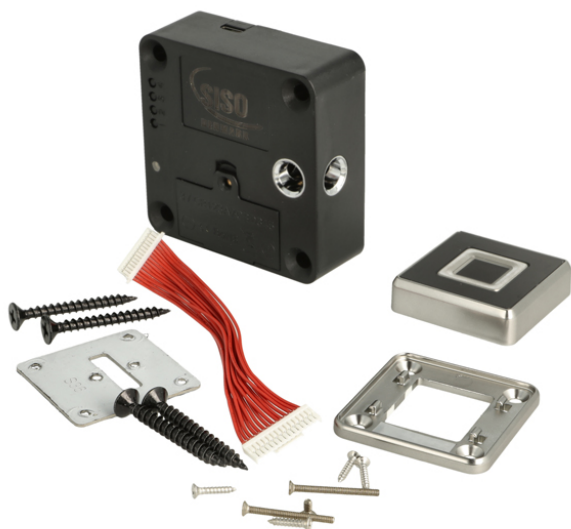

PRODUCT SHEET

Description:

Mifare1 Lock W/Fingerprint "Mini", 61x61x22mm, Black ABS, No Accessories, No Striker, No Batteries, 1xCR123A Lithium, Office to Be Used, Can be Programed to Public, Private or, Office Mode, W/Non Locking & Low Battery Alarm

Item number:

14.60.290-5

Units	Box	Carton	HS Code	Barcode
Pcs.	1	20	8301300000	 5704866513777

Lock Panel installation

SISO A/S

Mileparken 11
DK-2740 Skovlunde
Denmark
VAT: 24786013

Phone +45 45 830 900

www.siso.dk
siso@siso.dk