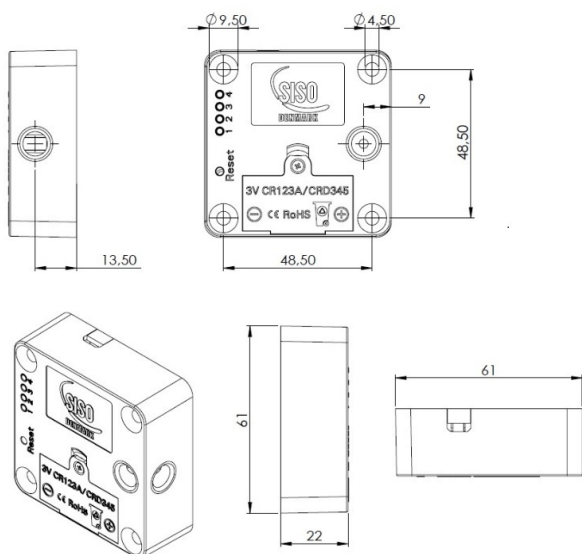

PRODUCT SHEET

Description:

Mifare1 Lock W/Fingerprint "Mini", 61x61x22mm, Black ABS, No Accessories, No Striker, No Batteries, 1xCR123A Lithium, Office to Be Used, Can be Programed to Public, Private or, Office Mode, W/Non Locking & Low Battery Alarm

Item number:

14.60.290-5

Units	Box	Carton	HS Code	Barcode
Pcs.	1	20	8301300000	 5704866513777

Lock Panel installation

SISO A/S

Mileparken 11
DK-2740 Skovlunde
Denmark
VAT: 24786013

Phone +45 45 830 900

www.siso.dk
siso@siso.dk