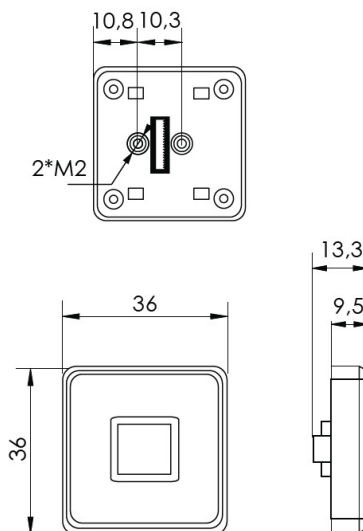

PRODUCT SHEET

Description:

Mifare1 Lock W/Fingerprint "Mini", 61x61x22mm, Black ABS, No Accessories, No Striker, No Batteries, 1xCR123A Lithium, Office to Be Used, Can be Programed to Public, Private or, Office Mode, W/Non Locking & Low Battery Alarm

Item number:

14.60.290-5

Units	Box	Carton	HS Code	Barcode
Pcs.	1	20	8301300000	 5704866513777

Lock Panel installation

SISO A/S

Mileparken 11
DK-2740 Skovlunde
Denmark
VAT: 24786013

Phone +45 45 830 900

www.siso.dk
siso@siso.dk